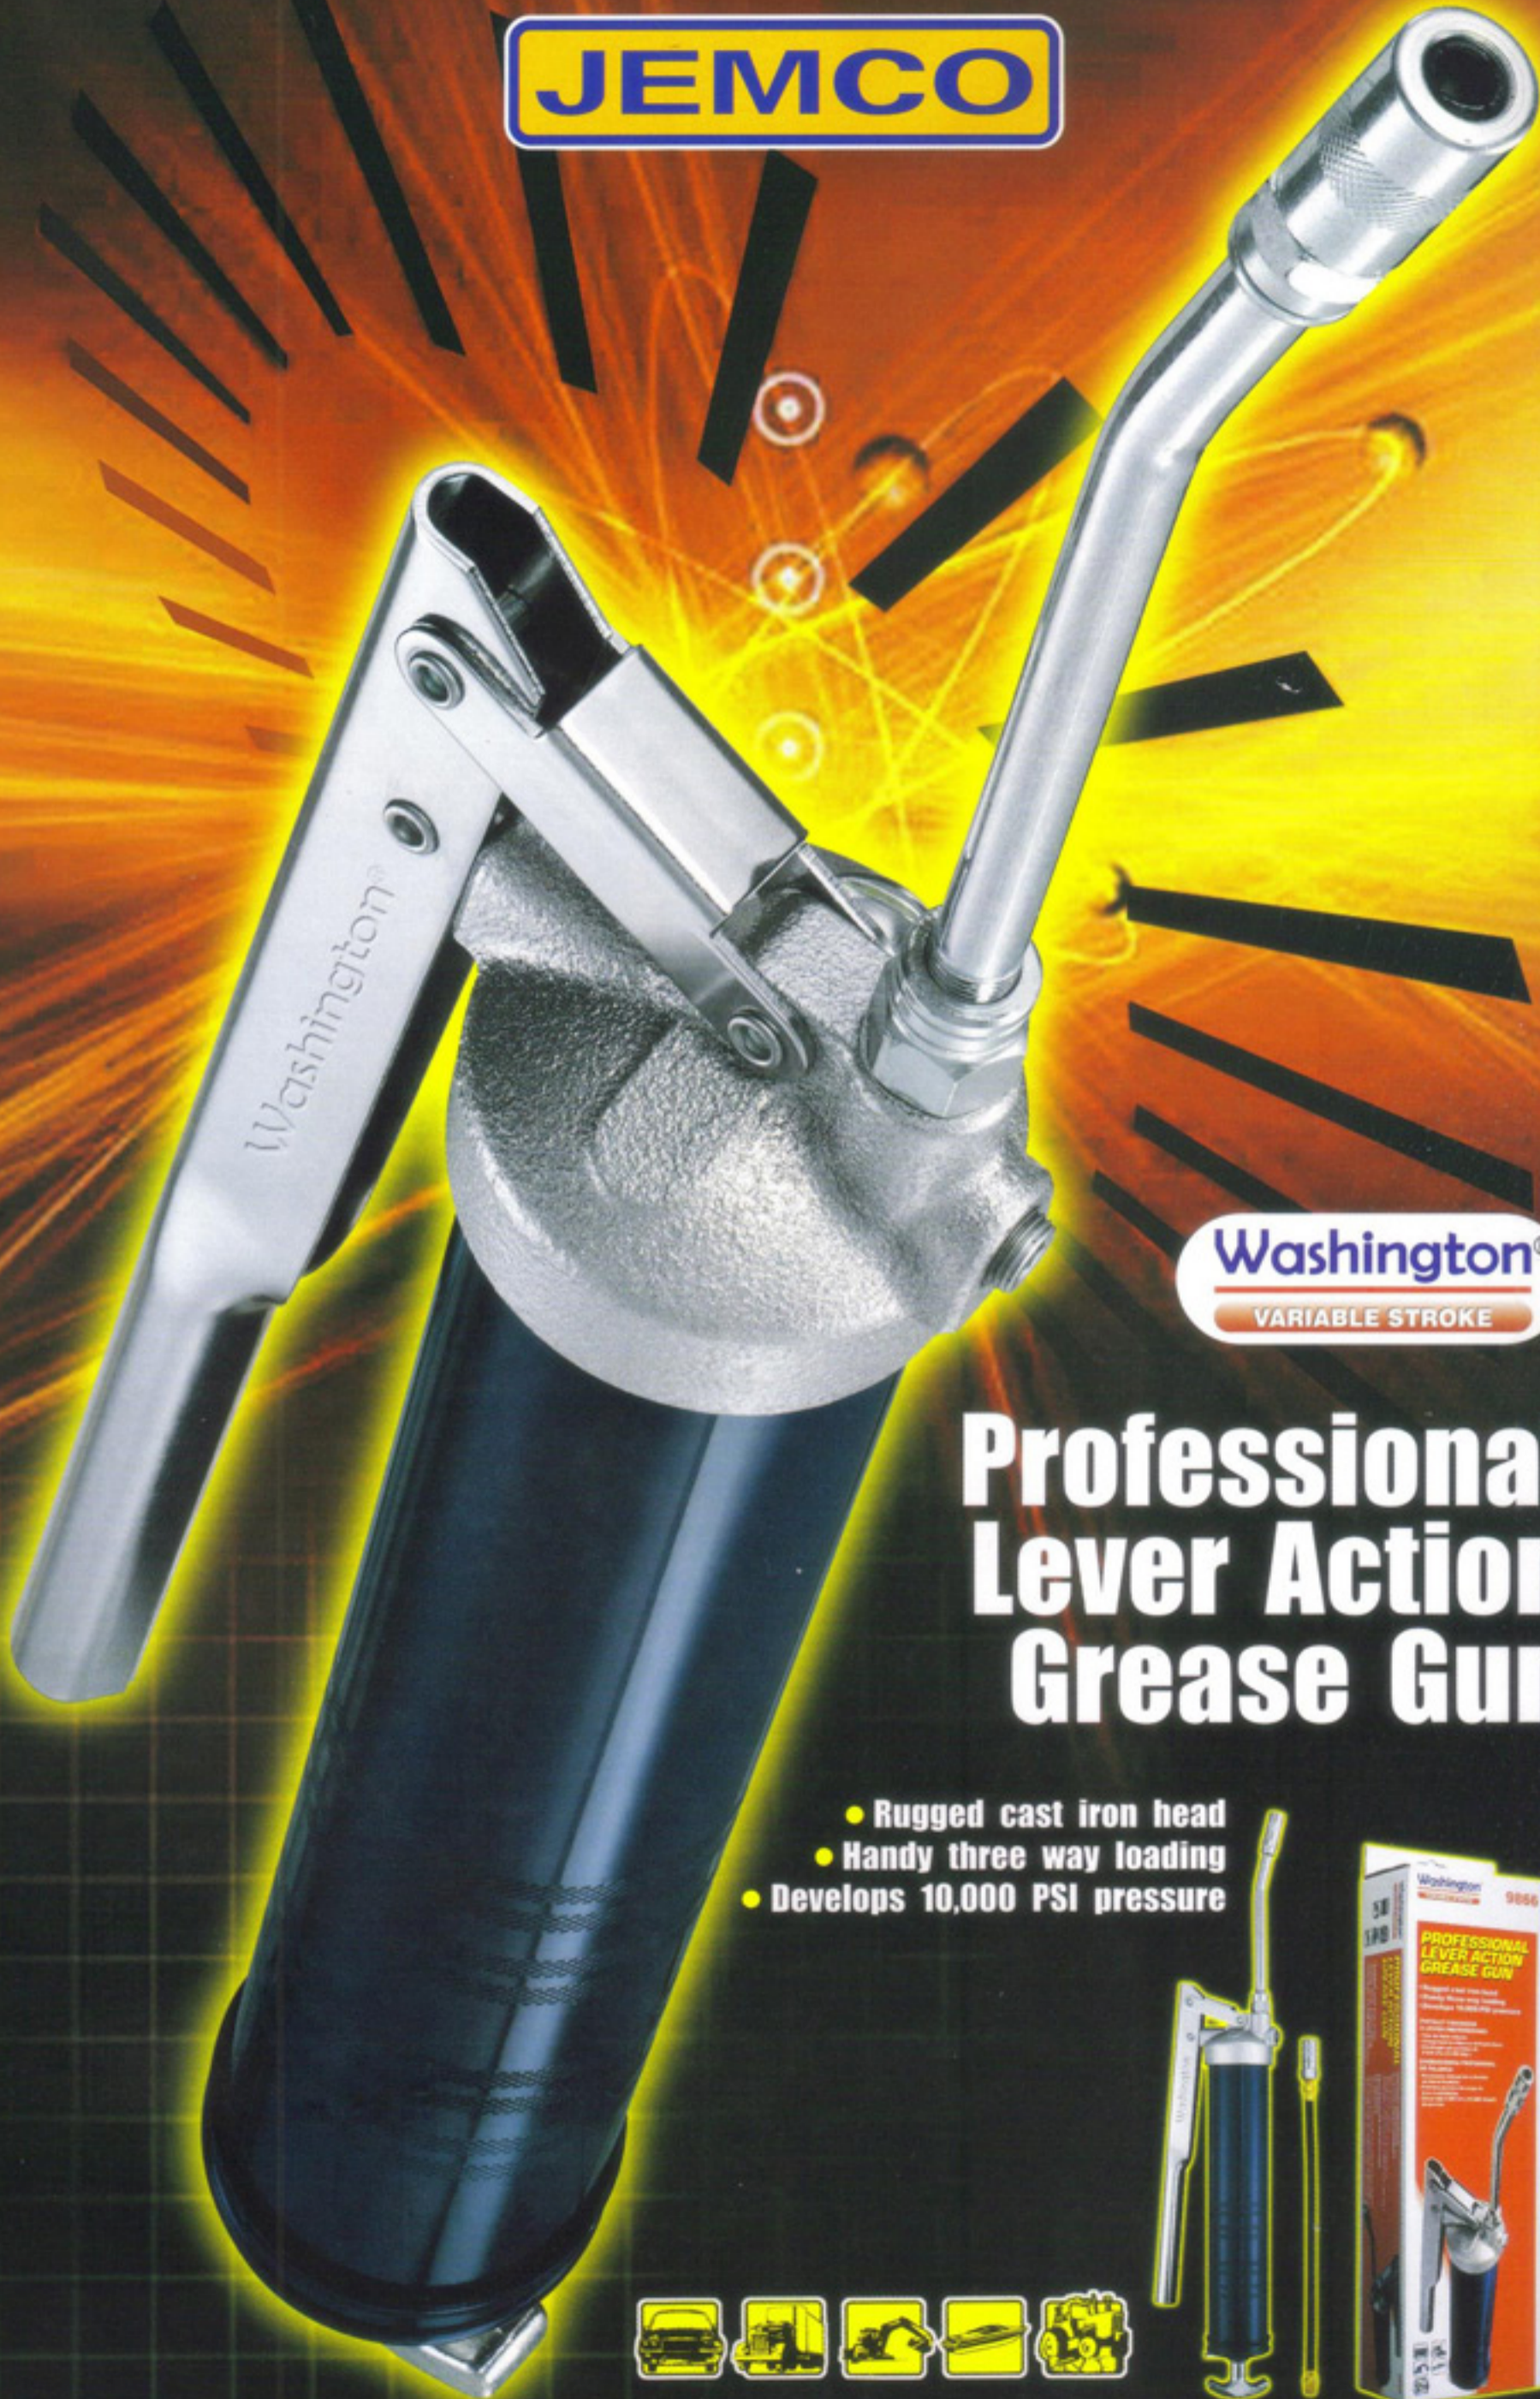

**JEMCO**

**Washington®**  
VARIABLE STROKE

# Professional Lever Action Grease Gun

- Rugged cast iron head
- Handy three way loading
- Develops 10,000 PSI pressure